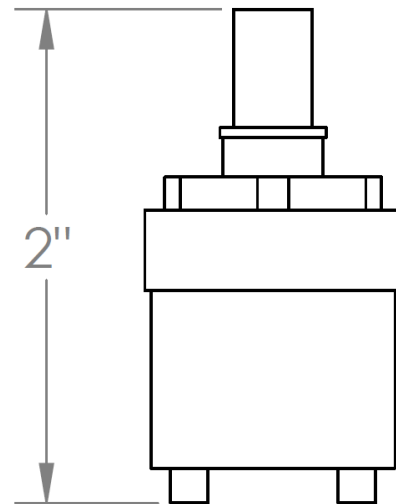

CRT502JOY

Joystick Motion Cartridge
For Tod RHJ Handle Trim

Meets the applicable requirements of ASME A112.18.1-2005/CSA B125.1-05, entitled "Plumbing Supply Fittings"

WATERMARK DESIGNS 4/30/2019

350 Dewitt Ave Brooklyn NY 11207 USA T 718 257 2800 F 718 257 2144 info@watermark-designs.com